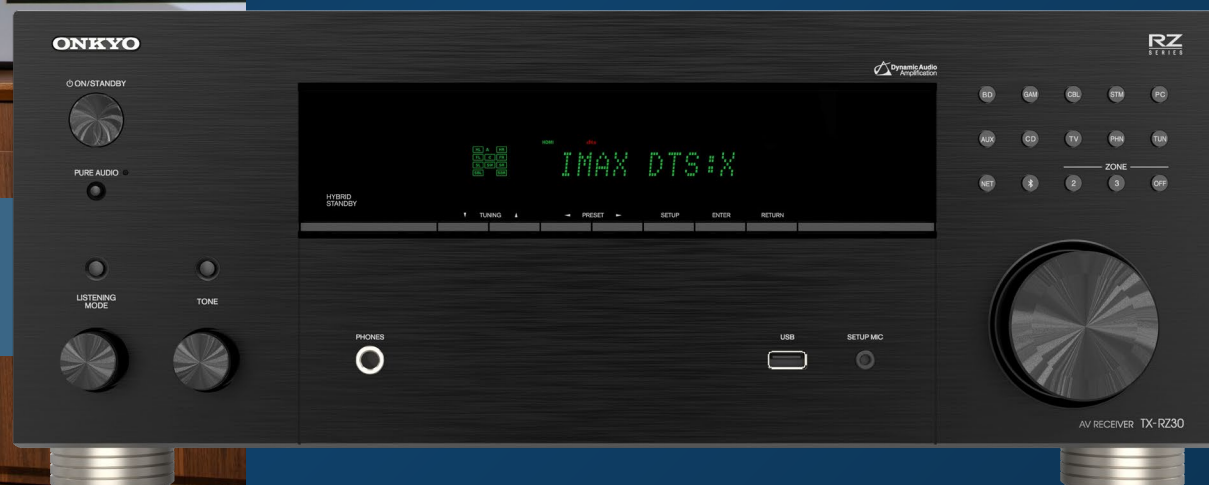

TX-RZ30

ONKYO

THE HEARTBEAT OF ENTERTAINMENT

For nearly 80 years, Onkyo has been providing audiophiles with sounds that no other company can match. Thanks to unique analogue circuitry and high-end amplifier technology, the 9.2-channel Onkyo TX-RZ30 delivers your favorite content with out-of-this-world sound – with soaring highs and extended deep bass down to 5 Hz. Fan favorite features like Dirac Live, optional Dirac Live bass control for two independent subwoofer outputs, Dolby Atmos, Works with Sonos, and IMAX Enhanced come standard with the Onkyo RZ Series AVRs to make it the heartbeat of your entertainment system.

TX-RZ30

PREMIUM AUDIO VIDEO RECEIVER