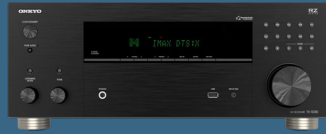

# ONKYO

THE HEARTBEAT OF ENTERTAINMENT

For nearly 80 years, Onkyo has been providing audiophiles with sounds that no other company can match. Thanks to unique analogue circuitry and high-end amplifier technology, the 9.2-channel Onkyo TX-RZ30 delivers your favorite content with out-of-this-world sound – with soaring highs and extended deep bass down to 5 Hz. Fan favorite features like Dirac Live, optional Dirac Live bass control for two independent subwoofer outputs, Dolby Atmos, Works with Sonos, and IMAX Enhanced come standard with the Onkyo RZ Series AVRs to make it the heartbeat of your entertainment system.

TX-RZ30

PREMIUM AUDIO VIDEO RECEIVER

## TX-RZ30

PREMIUM AUDIO VIDEO RECEIVER

<b>POWER AND AMPLIFICATION</b>	9*170 W (6ohms, 1 kHz, 1% THD, 1-ch driven, IEC)
	9 channels amplifier
	Class AB Amplifier
	5Hz-100kHz (+1/-3dB)
<b>HDMI AND VIDEO INPUTS</b>	6 In / 2 Out (eARC)
	8K/4K Ultra HD
	Dolby Vision, HDR10+, HDCP2.3, HDMI2.1a VRR, QFT, ALLM, SBTM
	1 component, 2 composites
<b>AUDIO IN/OUT</b>	6 RCA, 1 RCA Phono
	1 Opt, 1 Coax
	9.2 ch preouts (2 Independent subwoofer outputs)
	Zone 2 Stereo RCA
<b>SURROUND MODES</b>	Dolby Atmos, Dolby Surround
	DTS:X, Neural:X
	IMAX Enhanced
<b>STREAMING</b>	Roon Tested
	Chromecast built-in
	AirPlay 2
	Spotify